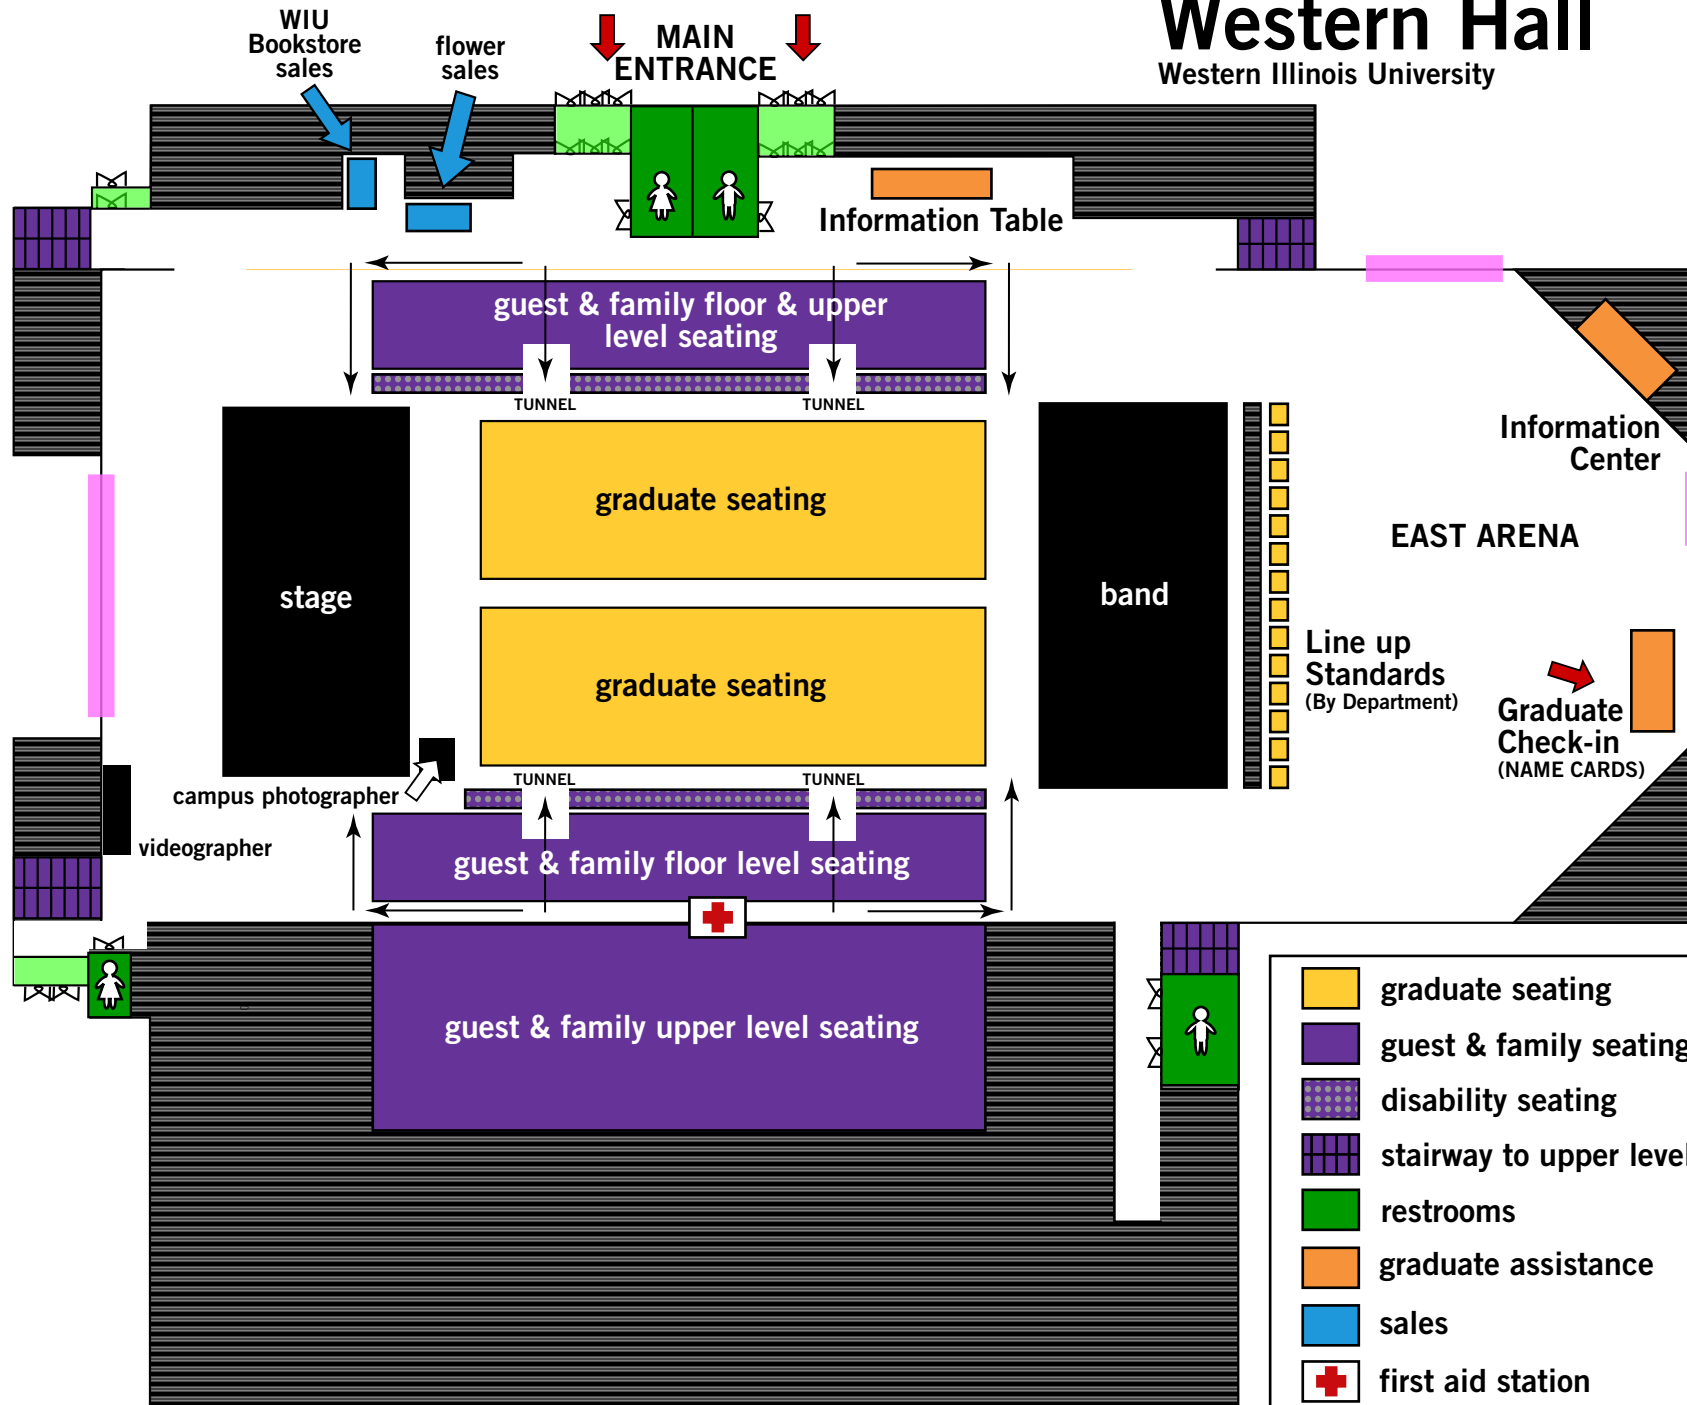

# Western Hall

Western Illinois University

Q-Lot Parking

-  graduate seating
  -  guest & family seating
  -  disability seating
  -  stairway to upper level seating
  -  restrooms
  -  graduate assistance
  -  sales
  -  first aid station
  -  emergency exits only
  -  entrance/exit doors
- north  
