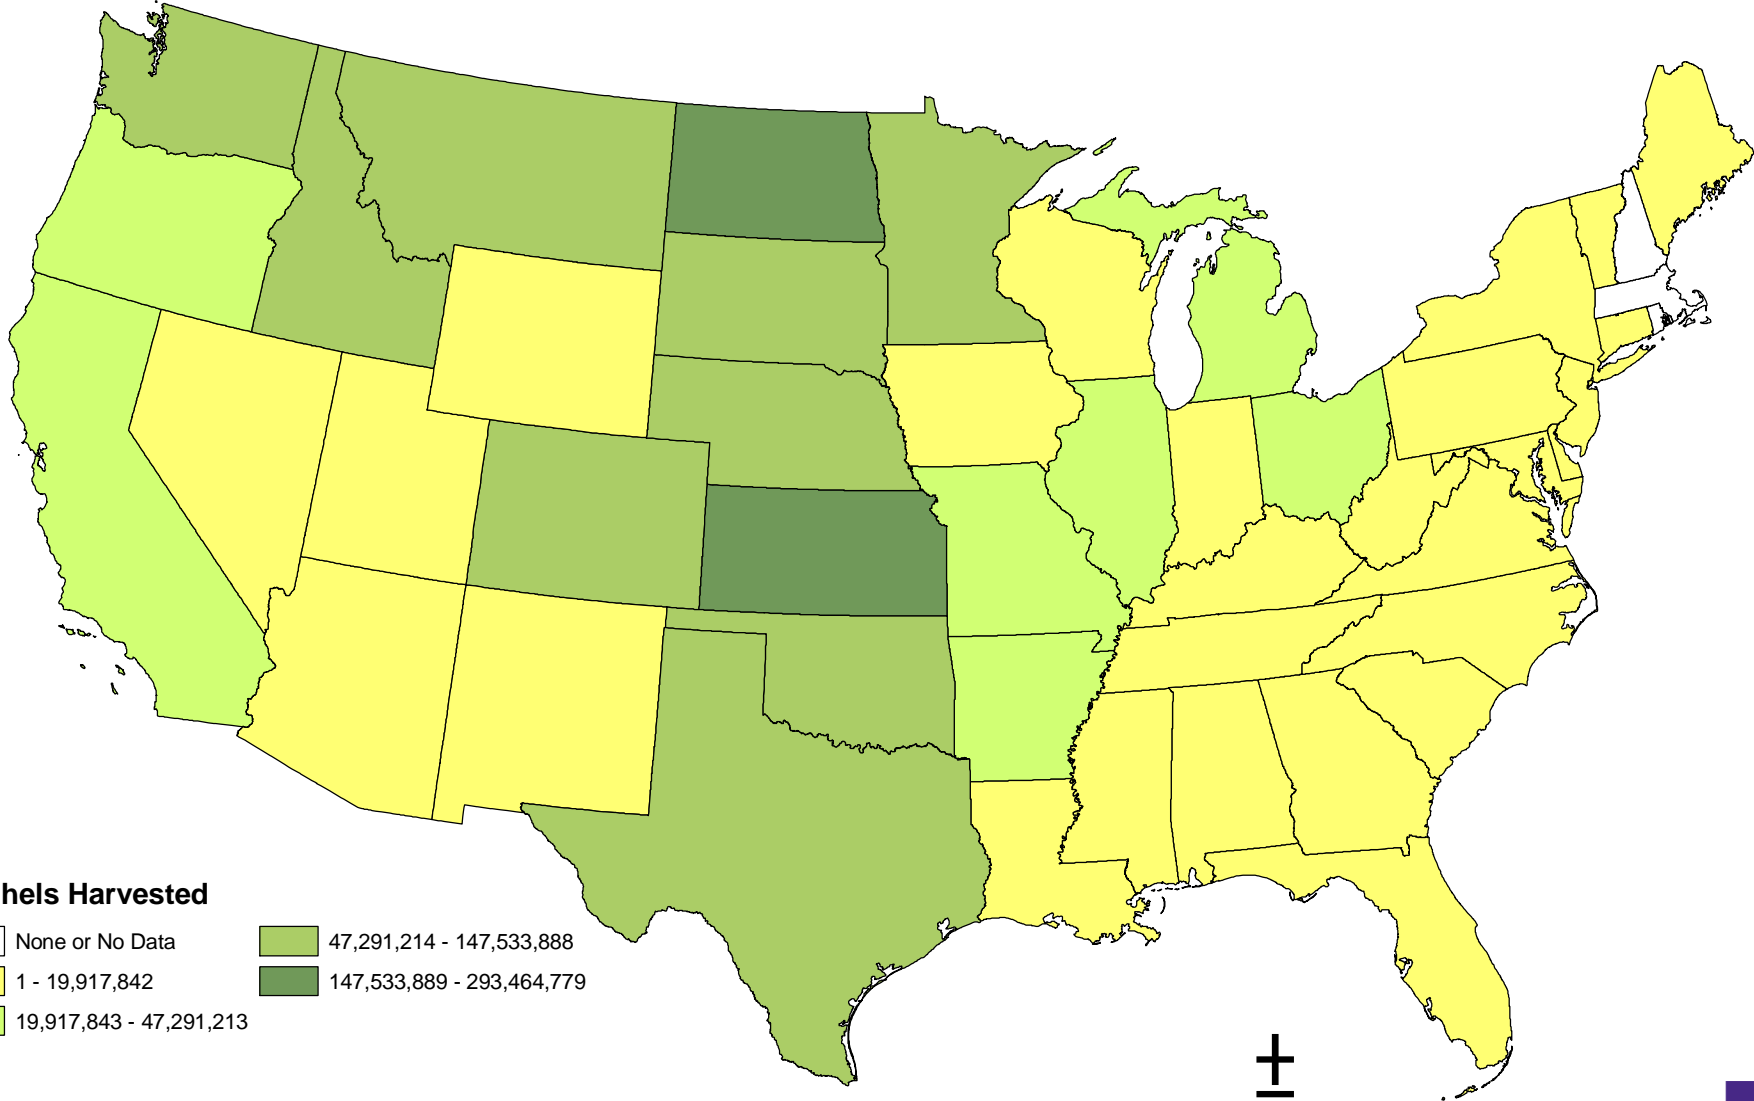

Wheat Production in the Continental United States

Bushels Harvested

- None or No Data
- 1 - 19,917,842
- 19,917,843 - 47,291,213
- 47,291,214 - 147,533,888
- 147,533,889 - 293,464,779

Map developed by Linda Zellmer, Government Information & Data Services Librarian, Western Illinois University Libraries with data from the U.S. Census Bureau and the Census of Agriculture, 2007.